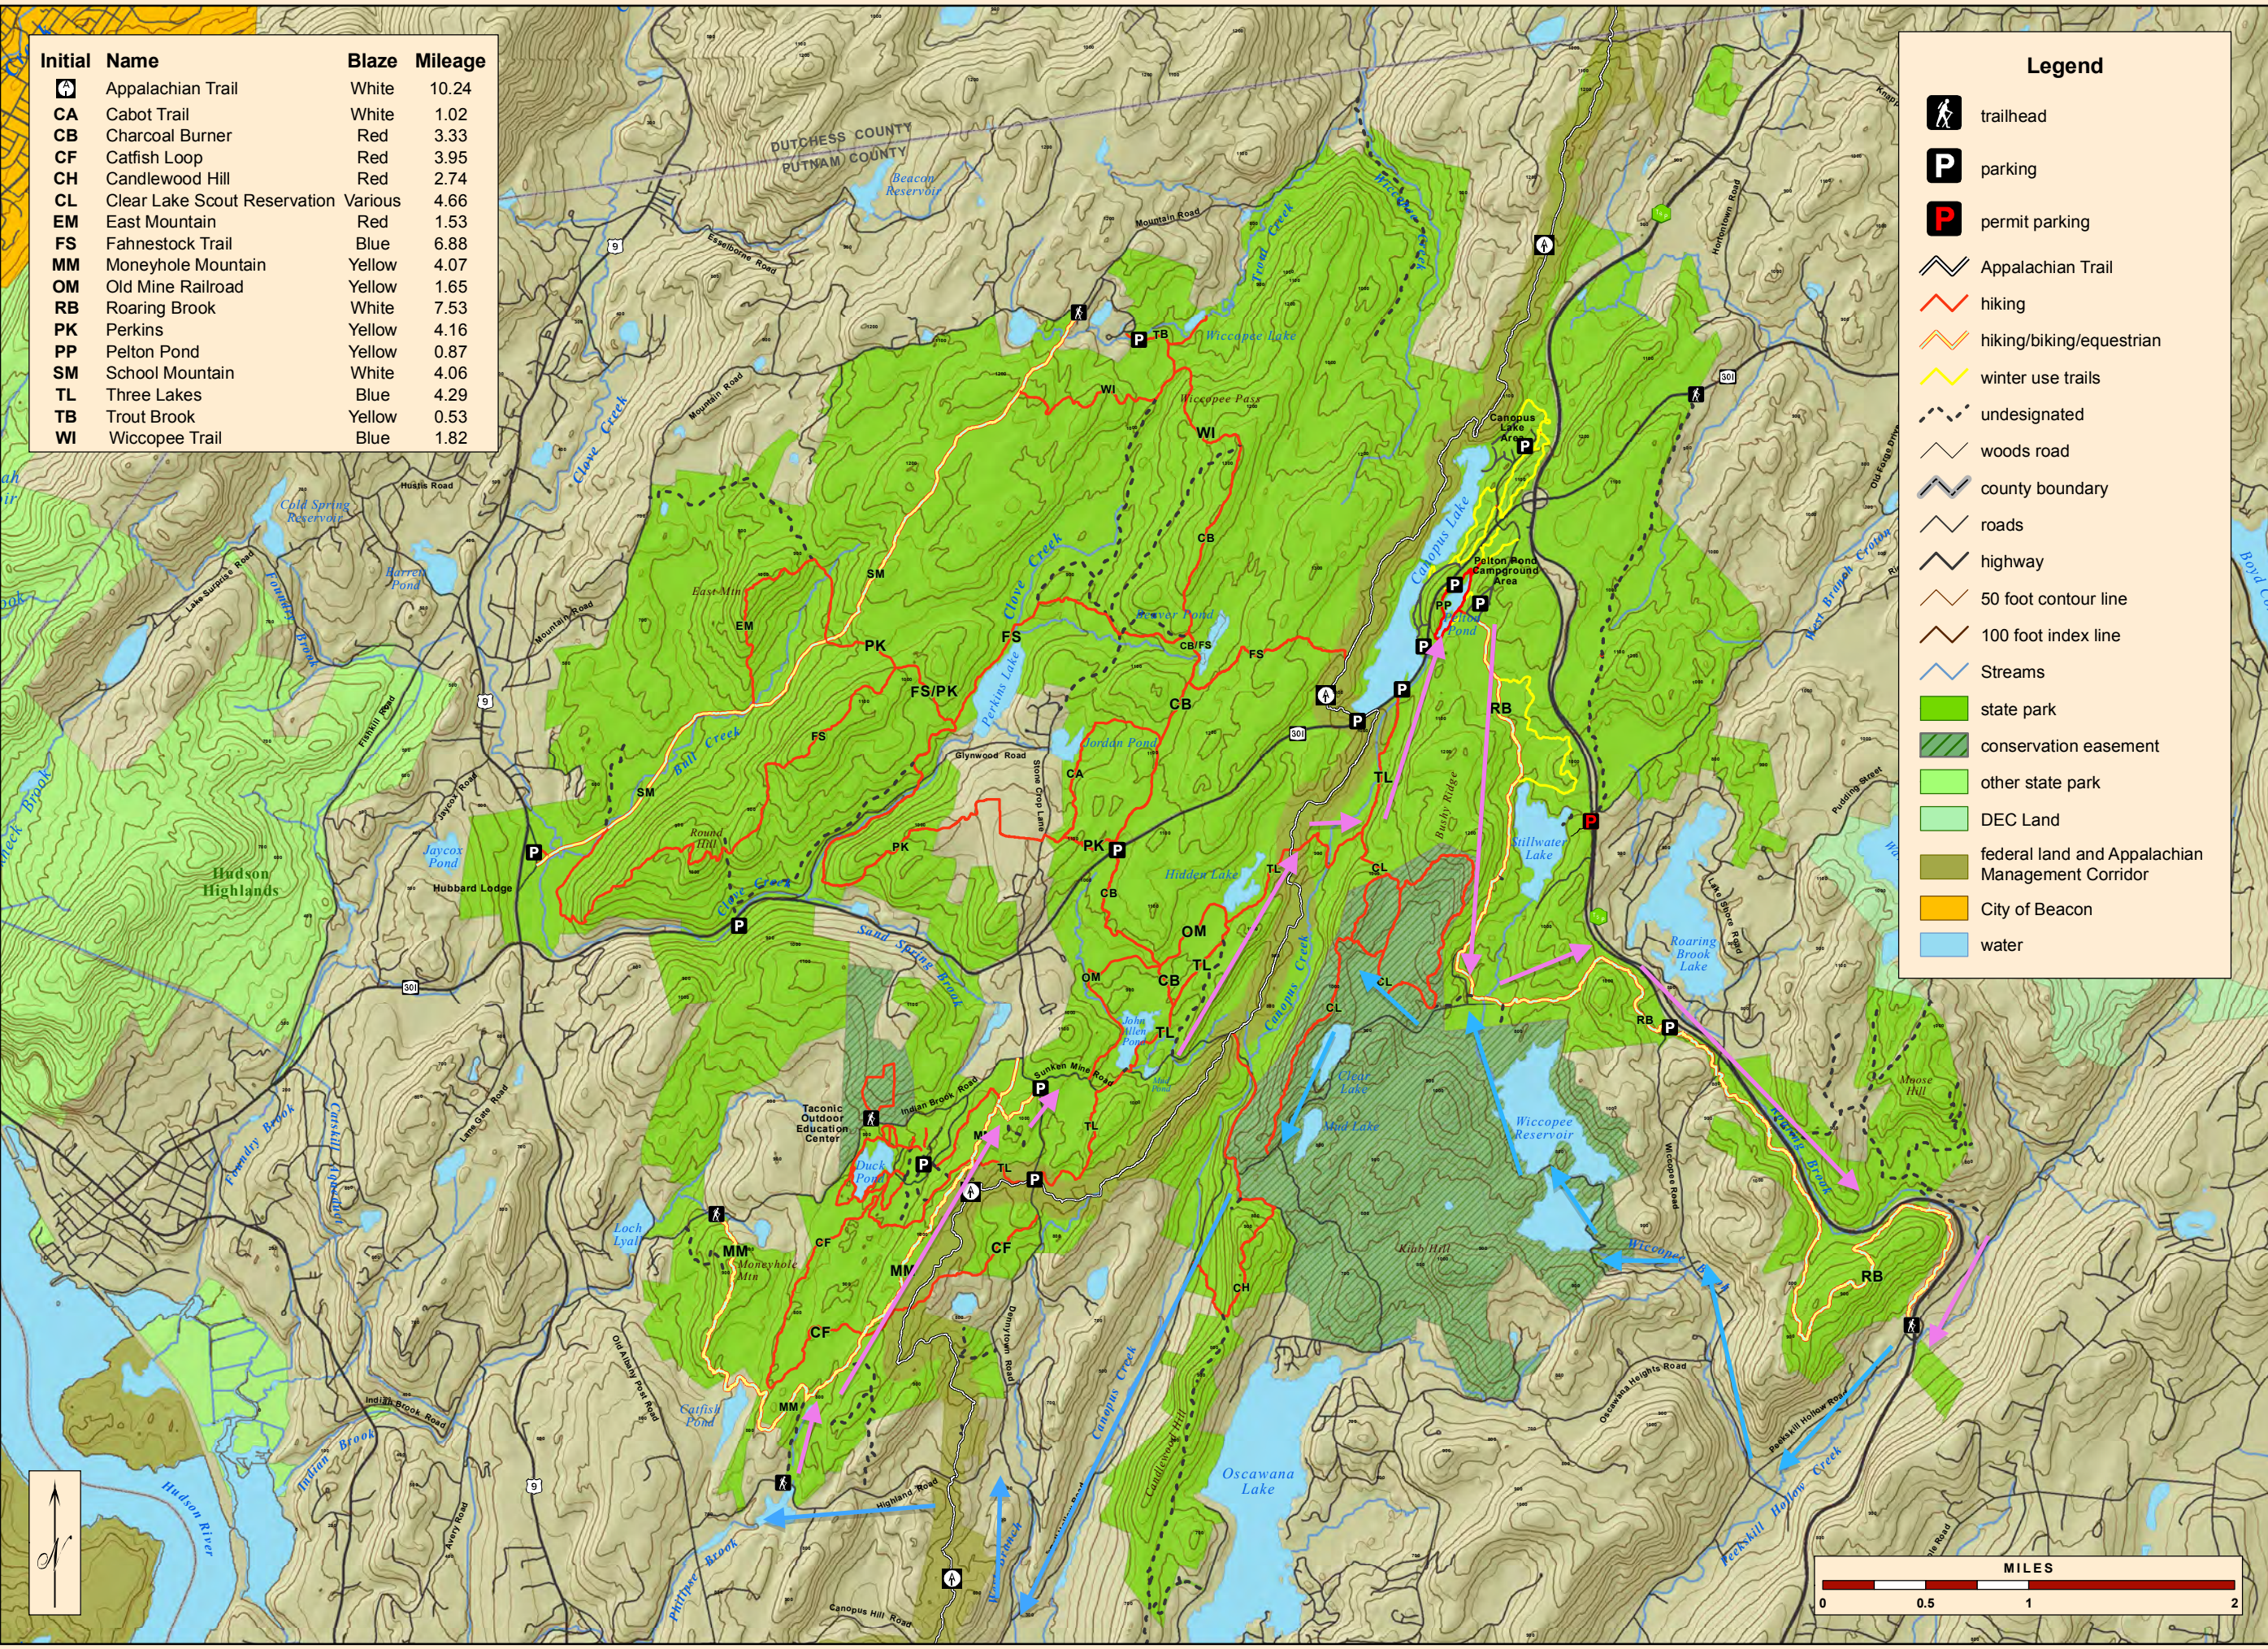

Initial	Name	Blaze	Mileage
AT	Appalachian Trail	White	10.24
CA	Cabot Trail	White	1.02
CB	Charcoal Burner	Red	3.33
CF	Catfish Loop	Red	3.95
CH	Candlewood Hill	Red	2.74
CL	Clear Lake Scout Reservation	Various	4.66
EM	East Mountain	Red	1.53
FS	Fahnestock Trail	Blue	6.88
MM	Moneyhole Mountain	Yellow	4.07
OM	Old Mine Railroad	Yellow	1.65
RB	Roaring Brook	White	7.53
PK	Perkins	Yellow	4.16
PP	Pelton Pond	Yellow	0.87
SM	School Mountain	White	4.06
TL	Three Lakes	Blue	4.29
TB	Trout Brook Trail	Yellow	0.53
WI	Wiccopee Trail	Blue	1.82

Legend	
	trailhead
	parking
	permit parking
	Appalachian Trail
	hiking
	hiking/biking/equestrian
	winter use trails
	undesignated
	woods road
	county boundary
	roads
	highway
	50 foot contour line
	100 foot index line
	Streams
	state park
	conservation easement
	other state park
	DEC Land
	federal land and Appalachian Management Corridor
	City of Beacon
	water

Trails Plan

Figure #1

# Existing Trail System Clarence Fahnestock Memorial State Park

Map produced by NYSOPRHP-GIS Unit, September 9, 2010.

Clarence Fahnestock Memorial State Park